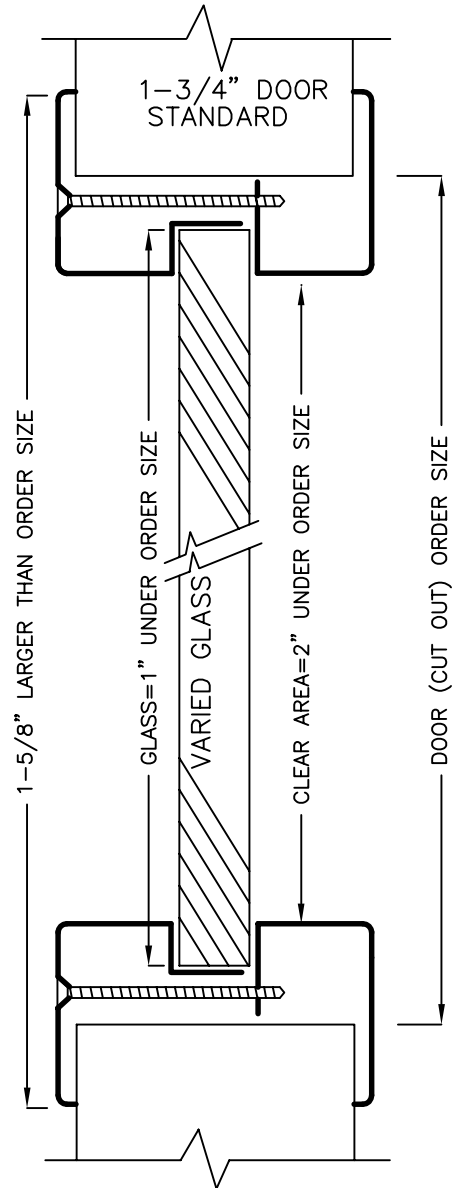

L&L LOUVERS INC.

12355 DOHERTY STREET
RIVERSIDE, CA. 92503
(951) 735-9300 FAX:(951)735-4628
E-MAIL: info@louver1.com

STF-N-IG

Security "See-Thru-Frame"
Square Cut for
1/4" Thick Glass

RECOMMENDED FOR APPLICATIONS WHERE TOTAL VISIBILITY, LIGHT TRANSMISSION AND SECURITY ARE REQUIRED.

MANUFACTURED FROM 18 GA JETKOTE. INSTALLATION SCREWS ARE #8 x 2" PHILLIPS FLAT HEAD SCREWS, WHICH ELIMINATES THE NECESSITY TO DRILL HOLES INTO THE DOOR FOR INSTALLATION.

STOCK FINISH: POWDER COATED, DARK BRONZE. ALSO AVAILABLE IN GREY PRIME COAT, WHITE, BLACK OR BEIGE AT NO UPCHARGE.

GLASS & GLAZING TAPE BY OTHERS.

PROJECT:		
LOCATION:		
ARCHITECT:		
CONTRACTOR:		
CUSTOMER:		
	DATE: