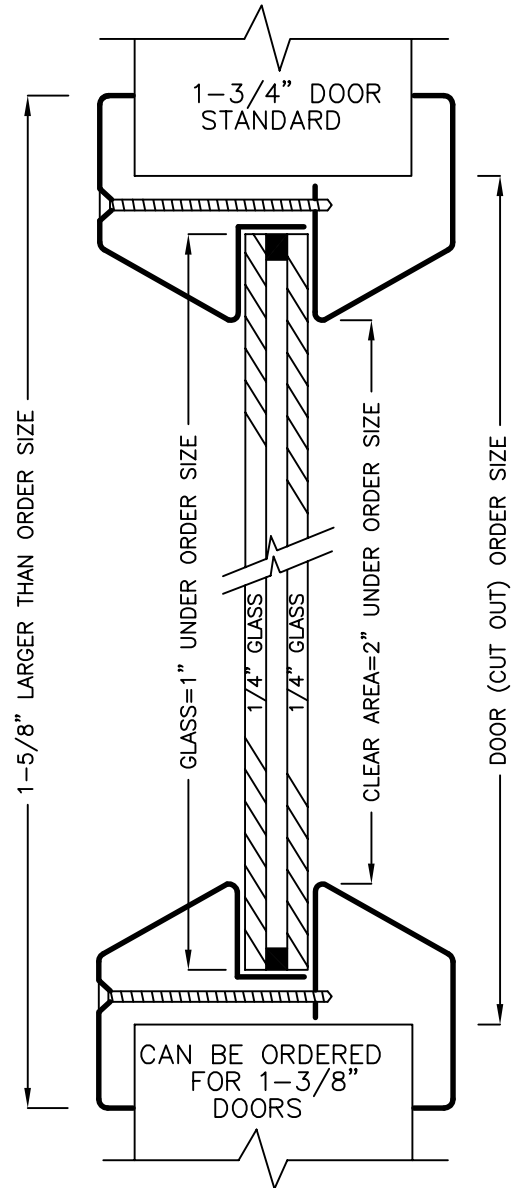

L&L LOUVERS INC.

12355 DOHERTY STREET
RIVERSIDE, CA. 92503
(951) 735-9300 FAX:(951)735-4628
E-MAIL: info@louver1.com

STF-B1-DG

Security "See-Thru-Frame"
Beveled Cut for 3/4"
Double Glazed Glass

RECOMMENDED FOR APPLICATIONS WHERE TOTAL VISIBILITY, LIGHT TRANSMISSION AND SECURITY ARE REQUIRED. THE BEVELED STYLE FRAME PROVIDES A WIDER FIELD OF VISION.

MANUFACTURED FROM 18 GA JETKOTE. INSTALLATION SCREWS ARE #8 x 2" PHILLIPS FLAT HEAD SCREWS, WHICH ELIMINATES THE NECESSITY TO DRILL HOLES INTO THE DOOR FOR INSTALLATION.

STOCK FINISH: POWDER COATED, DARK BRONZE. ALSO AVAILABLE IN GREY PRIME COAT, WHITE, BLACK OR BEIGE AT NO UPCHARGE.

GLASS & GLAZING TAPE & SPACE BAR BY OTHERS.

PROJECT:	
LOCATION:	
ARCHITECT:	
CONTRACTOR:	
CUSTOMER:	DATE: